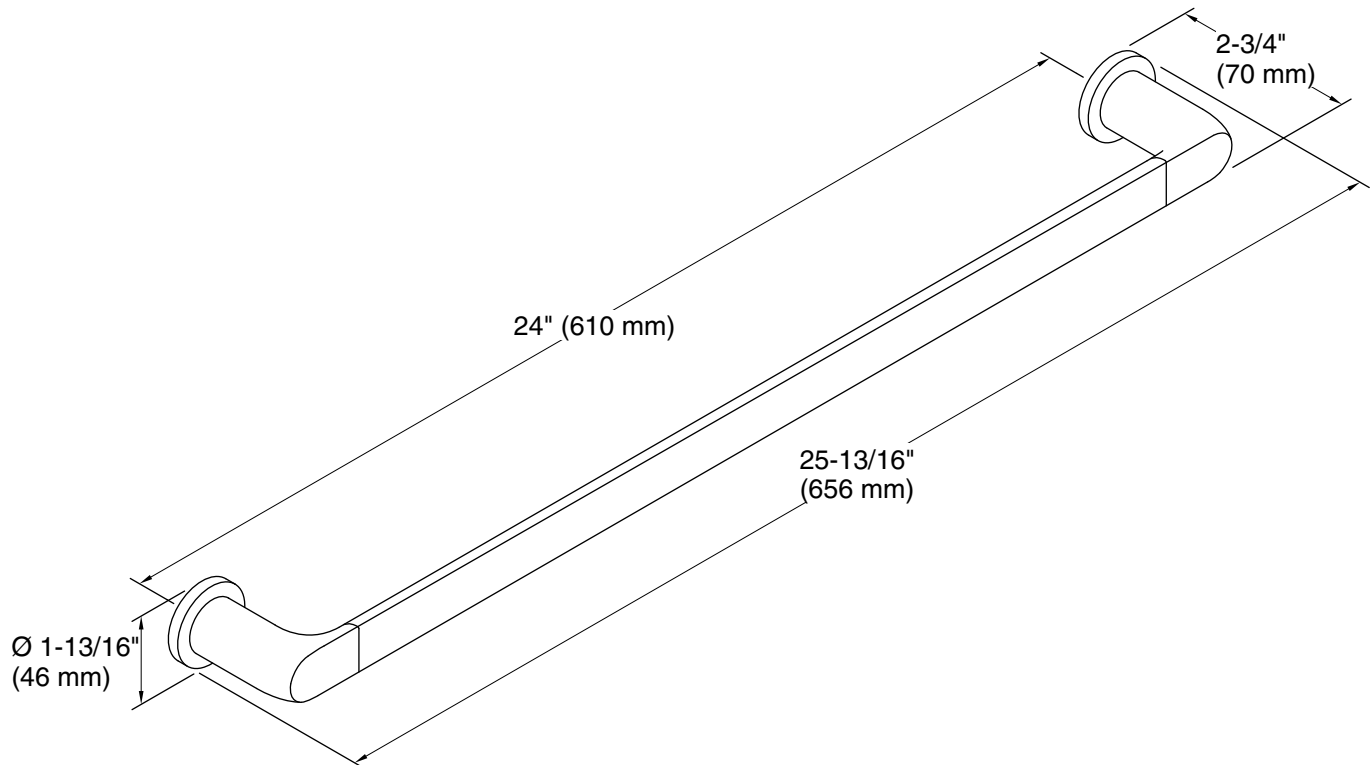

Technical Information

All product dimensions are nominal.

Material: Zinc, Brass

Notes

Install this product according to the installation instructions.

CAUTION: Risk of personal injury. Do not install these products in any area where they are likely to be used inadvertently as a grab bar or support bar. These products are not designed or intended for use as a grab bar or support bar.